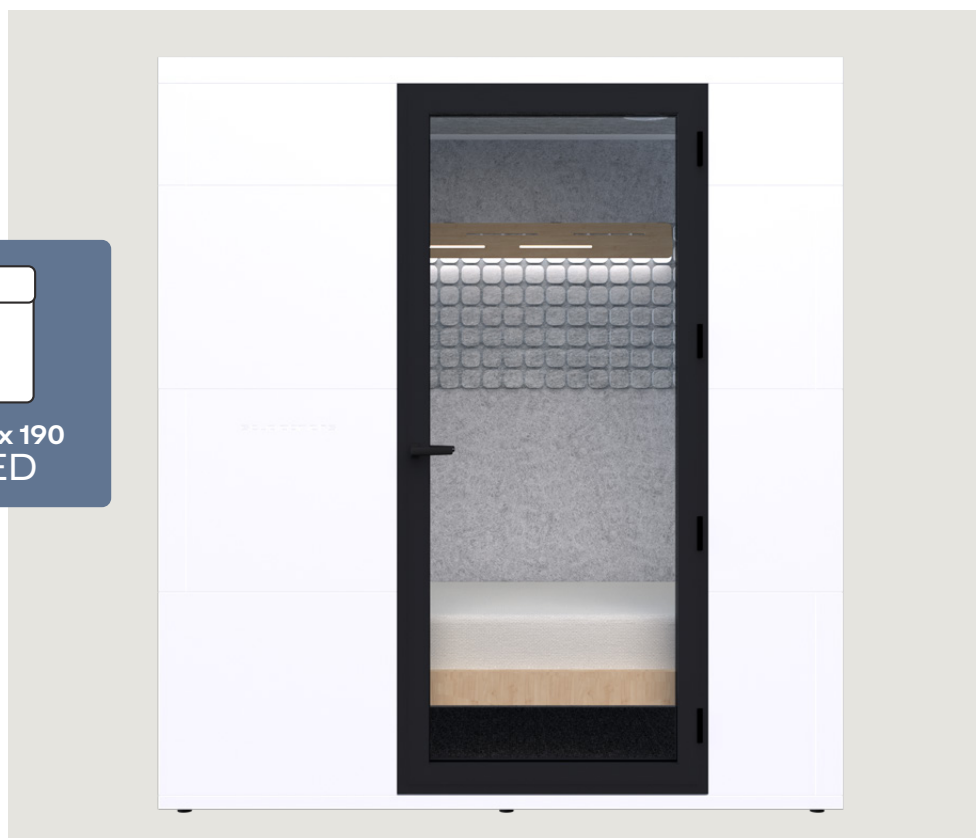

Quick & easy to assemble:

90 x 190
BED

Measurements

Outside (WxLxH)	213 x 121 x 226 cm (6.99 x 3.97 x 7.41 ft)
Inside (WxLxH)	197 x 105 x 210 cm (6.46 x 3.44 x 6.89 ft)
Minimum ceiling height	232 cm (7.61 ft)
Weight	655 kg (1444 lb)
Minimum distance from room's walls	5 cm (2 in)

Insulation

Two-way sound isolation	Yes
Acoustic measurement (dB)	Approximately 46 dB in accordance with ISO 717-1

Structure

Wall thickness	8 cm (3.5 in)
Floor	Floating floor
Ecofriendly material	Yes (very low emissions)

- NAF MDF (non added formaldehyde).
- Water-based paint, no use of solvents.
- Structural acoustic insulator made from 100% recycled (no use of mineral wool).
- Non-invasive wood-glue is used to adhere layers.
- Eco45 absorbers are made with recycled P.E.T. (thermally bonded, without chemical binders) and fixed tightly with water-based adhesive.

Fire safety	Yes

- Roof absorber: recycled PET felt based on recycled vegetable cotton bras. Euroclass F (UNE EN ISO 11925-2:2002)
- Wall absorber plates on level D (recycled PET felt): EN 13501-1+A1: B-s1 do. ASTM E-84-18: Class A
- Wall absorber Eco45 on level C (recycled PET): Class C – s3, d0 (DIN EN 13501-1: 2010)
- MDF: Optional

100% Freedom
0% Disturbances